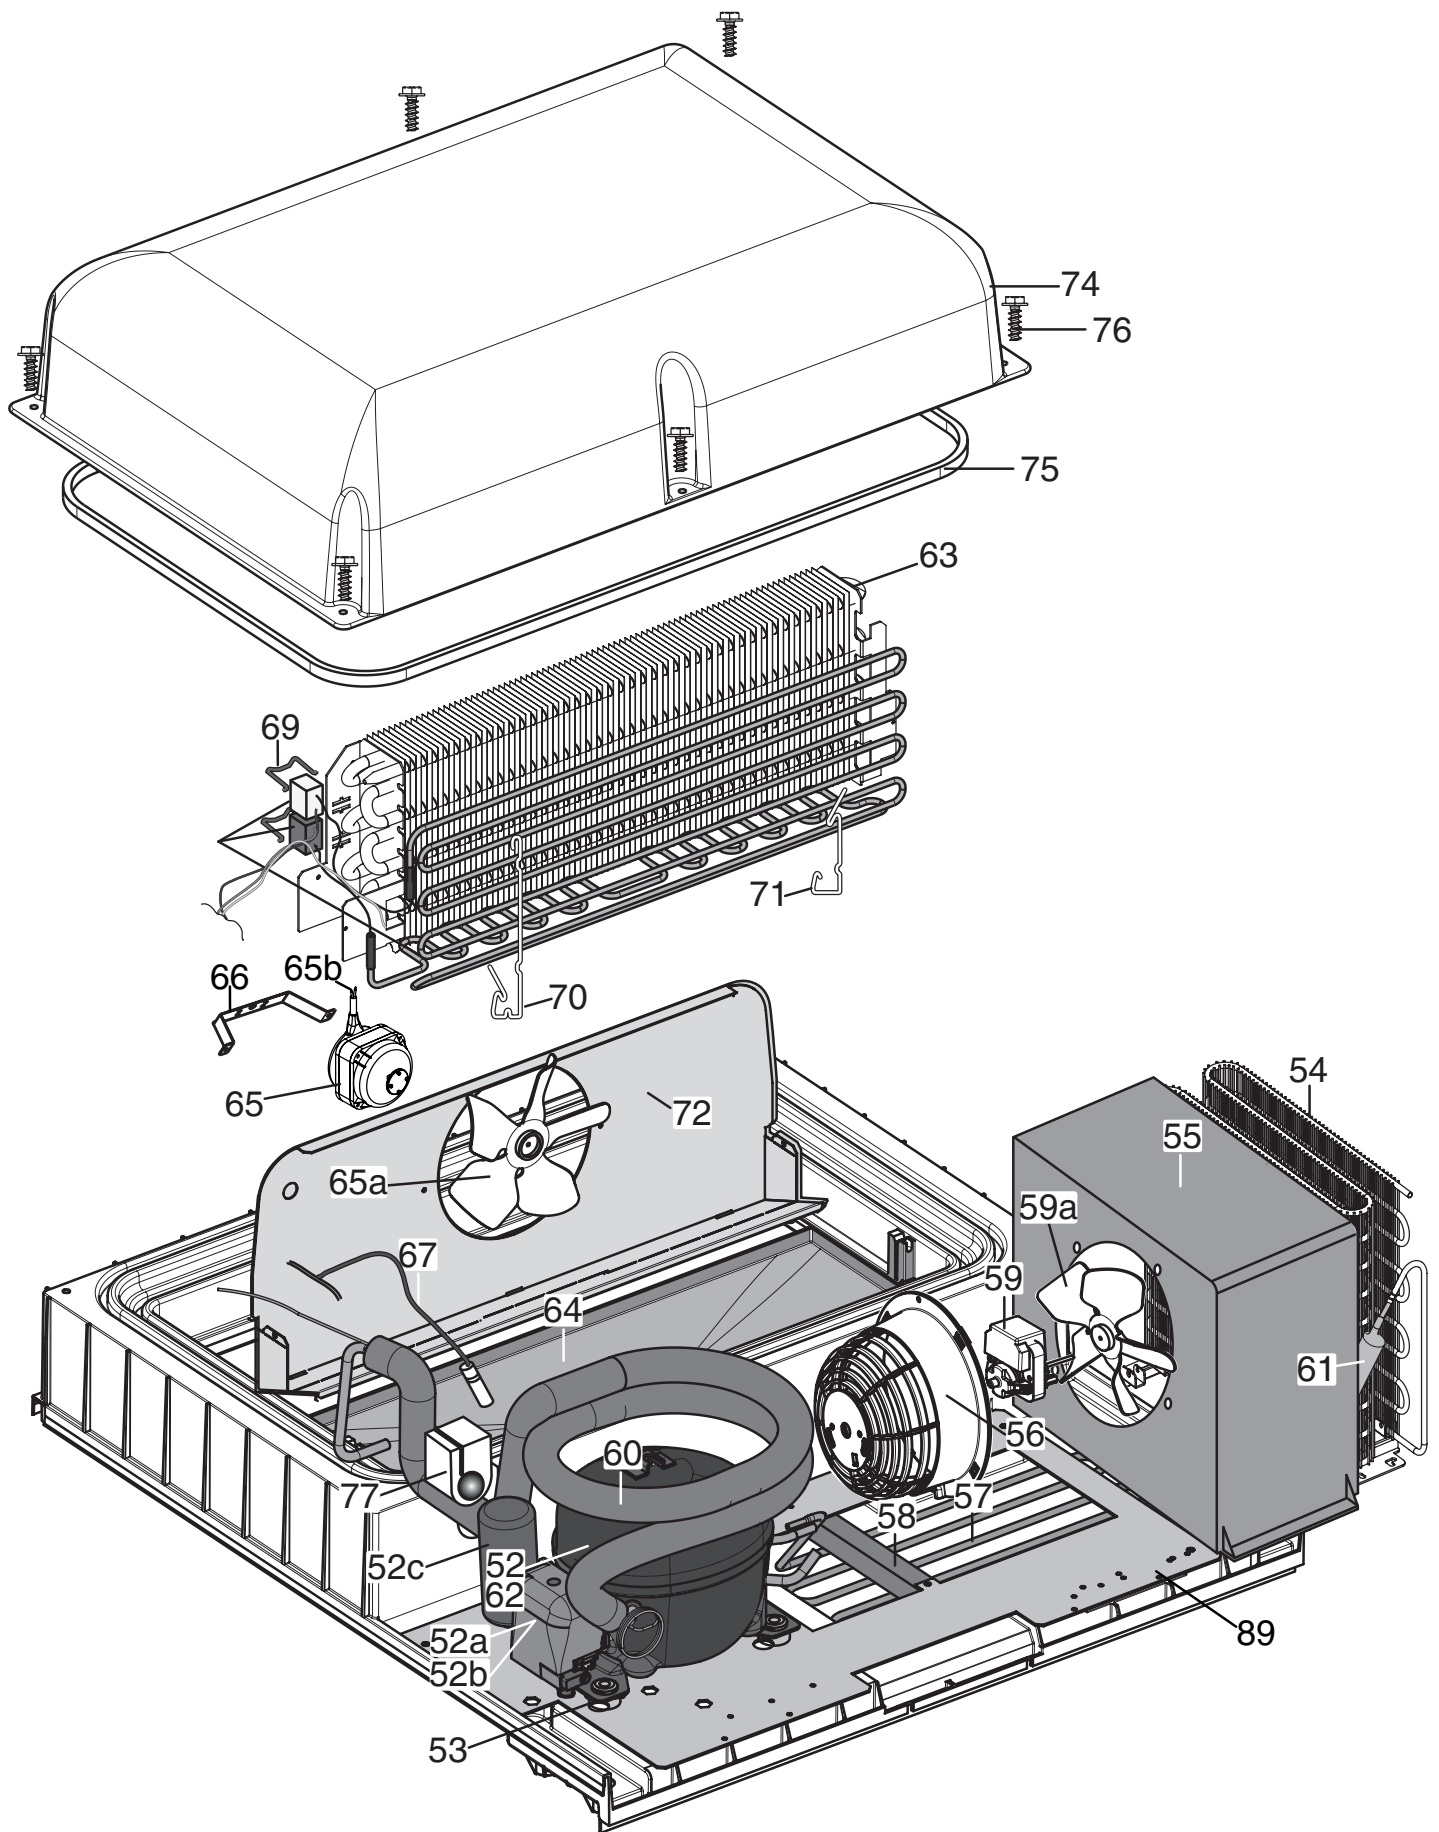

COOLING UNIT ASSEMBLY

for full door from 2021/38